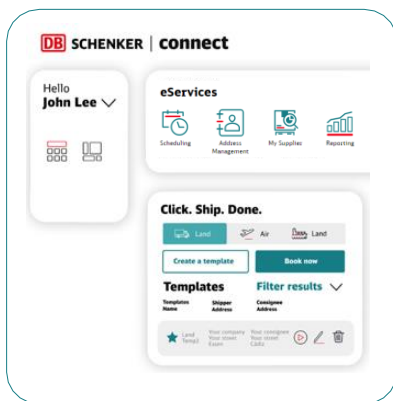

## All-in-one platform

DB SCHENKER | connect gives you all your transport and logistic services on one platform, so you have full control over your business.

## Easy-to-use interface

Get more with less clicks! With DB SCHENKER | connect, we are simplifying the booking process. That means you can concentrate on your customers.

## Anytime, anywhere, any device

The DB SCHENKER | connect services are available 24/7 – you'll have access to what you need, right when and where you need it.