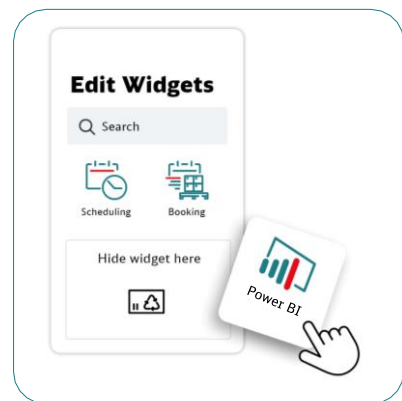

Quick access to all your services

Save clicks! Get started straight away with the eService widgets in your dashboard. Book, manage, and track your shipments faster than ever before.