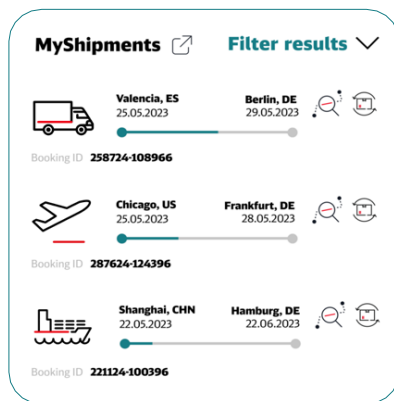

All your shipments at a glance

Stay on top of your shipments with the advanced MyShipments widget. Your new bookings will automatically appear and keep you updated throughout every step of the shipping process.