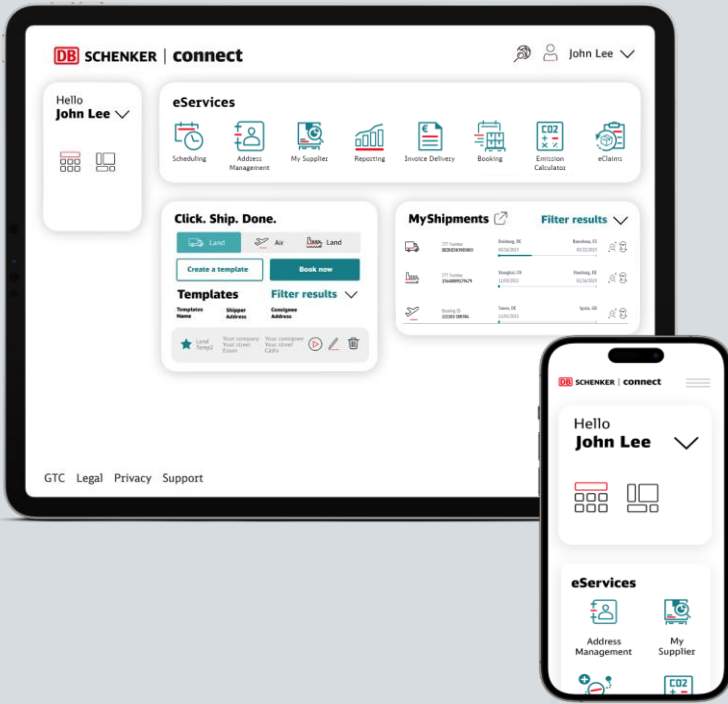

# All your transport and logistics services on one platform – at your fingertips!

## All-in-one platform

DB SCHENKER | connect gives you all your transport and logistic services on one platform, so you have full control over your business.

## Easy-to-use interface

Get more with less clicks! With DB SCHENKER | connect, we are simplifying the booking process. That means you can concentrate on your customers.

### Personalize your dashboard

You know best how to arrange your workspace. Our improved dashboard allows you to organize your widgets and quick links to match your individual requirements.